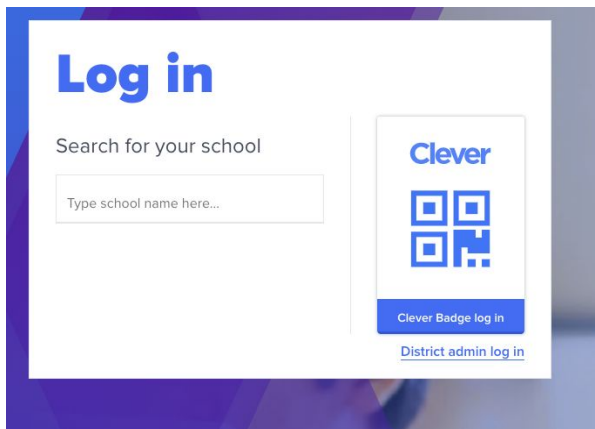

Logging into Clever at Home

1. Go to clever.com
2. Click on the blue button “log in as a student”

3. Under “search for your school” type in **OPA**. Select either the Elementary or Junior High option.

4. Login with either the Google option, or with the QR badge.