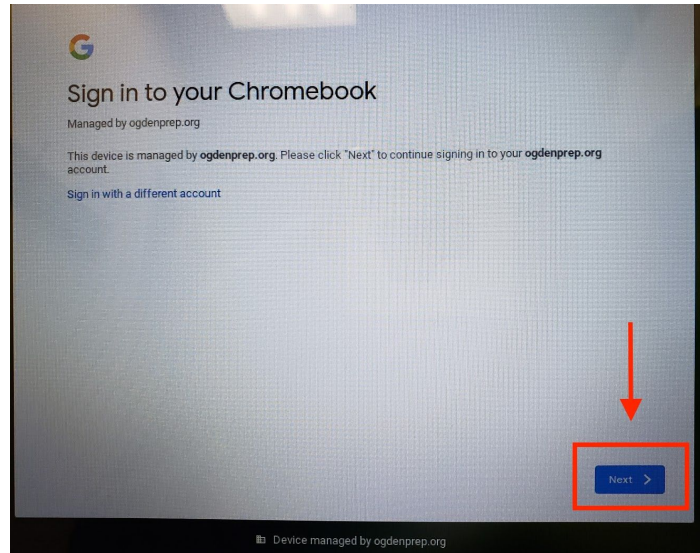

Signing into Chromebook : With Clever Badge

1. At the bottom of the screen, click on the blue “next” button

2. Click on the box “log in with Clever Badges”

3. This will take you to a screen that prompts you to scan the clever badge QR code.

Make sure to “allow” the chromebook access to the

Clever Badges

4. Make sure to “allow” the chromebook access to the device.

You are now signed into the device and clever.