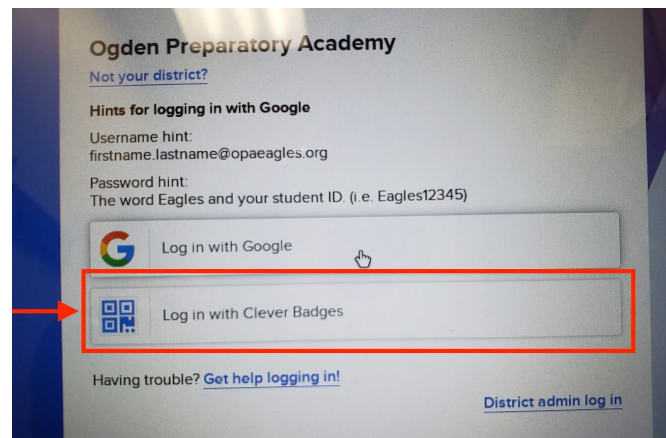

Signing into Chromebook : With Clever Badge

1. At the bottom of the screen, click on the blue “next” button

2. Click on the box “log in with Clever Badges”

3. This will take you to a screen that prompts you to scan the clever badge QR code.

Make sure to “allow” the chromebook access to the

Clever Badges

4. Make sure to “allow” the chromebook access to the device.

You are now signed into the device and clever.