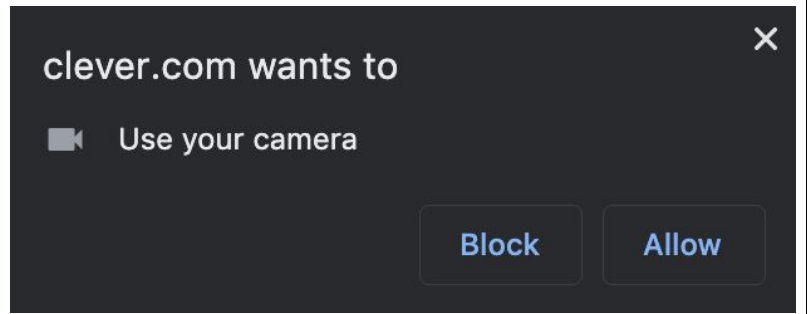

Signing into Chromebook : With Clever Badge

1. At the bottom of the screen, click on the blue “next” button

2. Click on the box “log in with Clever Badges”

3. This will take you to a screen that prompts you to scan the clever badge QR code.

Make sure to “allow” the chromebook access to the

Clever Badges

4. Make sure to “allow” the chromebook access to the device.

You are now signed into the device and clever.